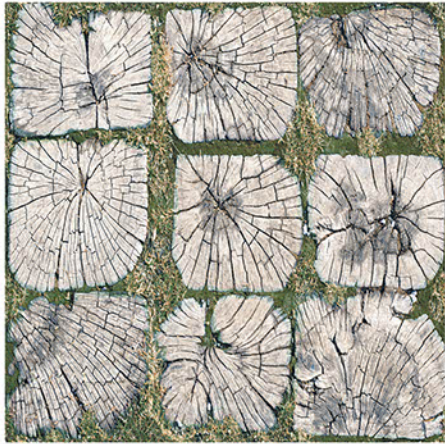

400x400MM | VITRIFIED
PARKING TILES

PLAIN SERISE

PL-186