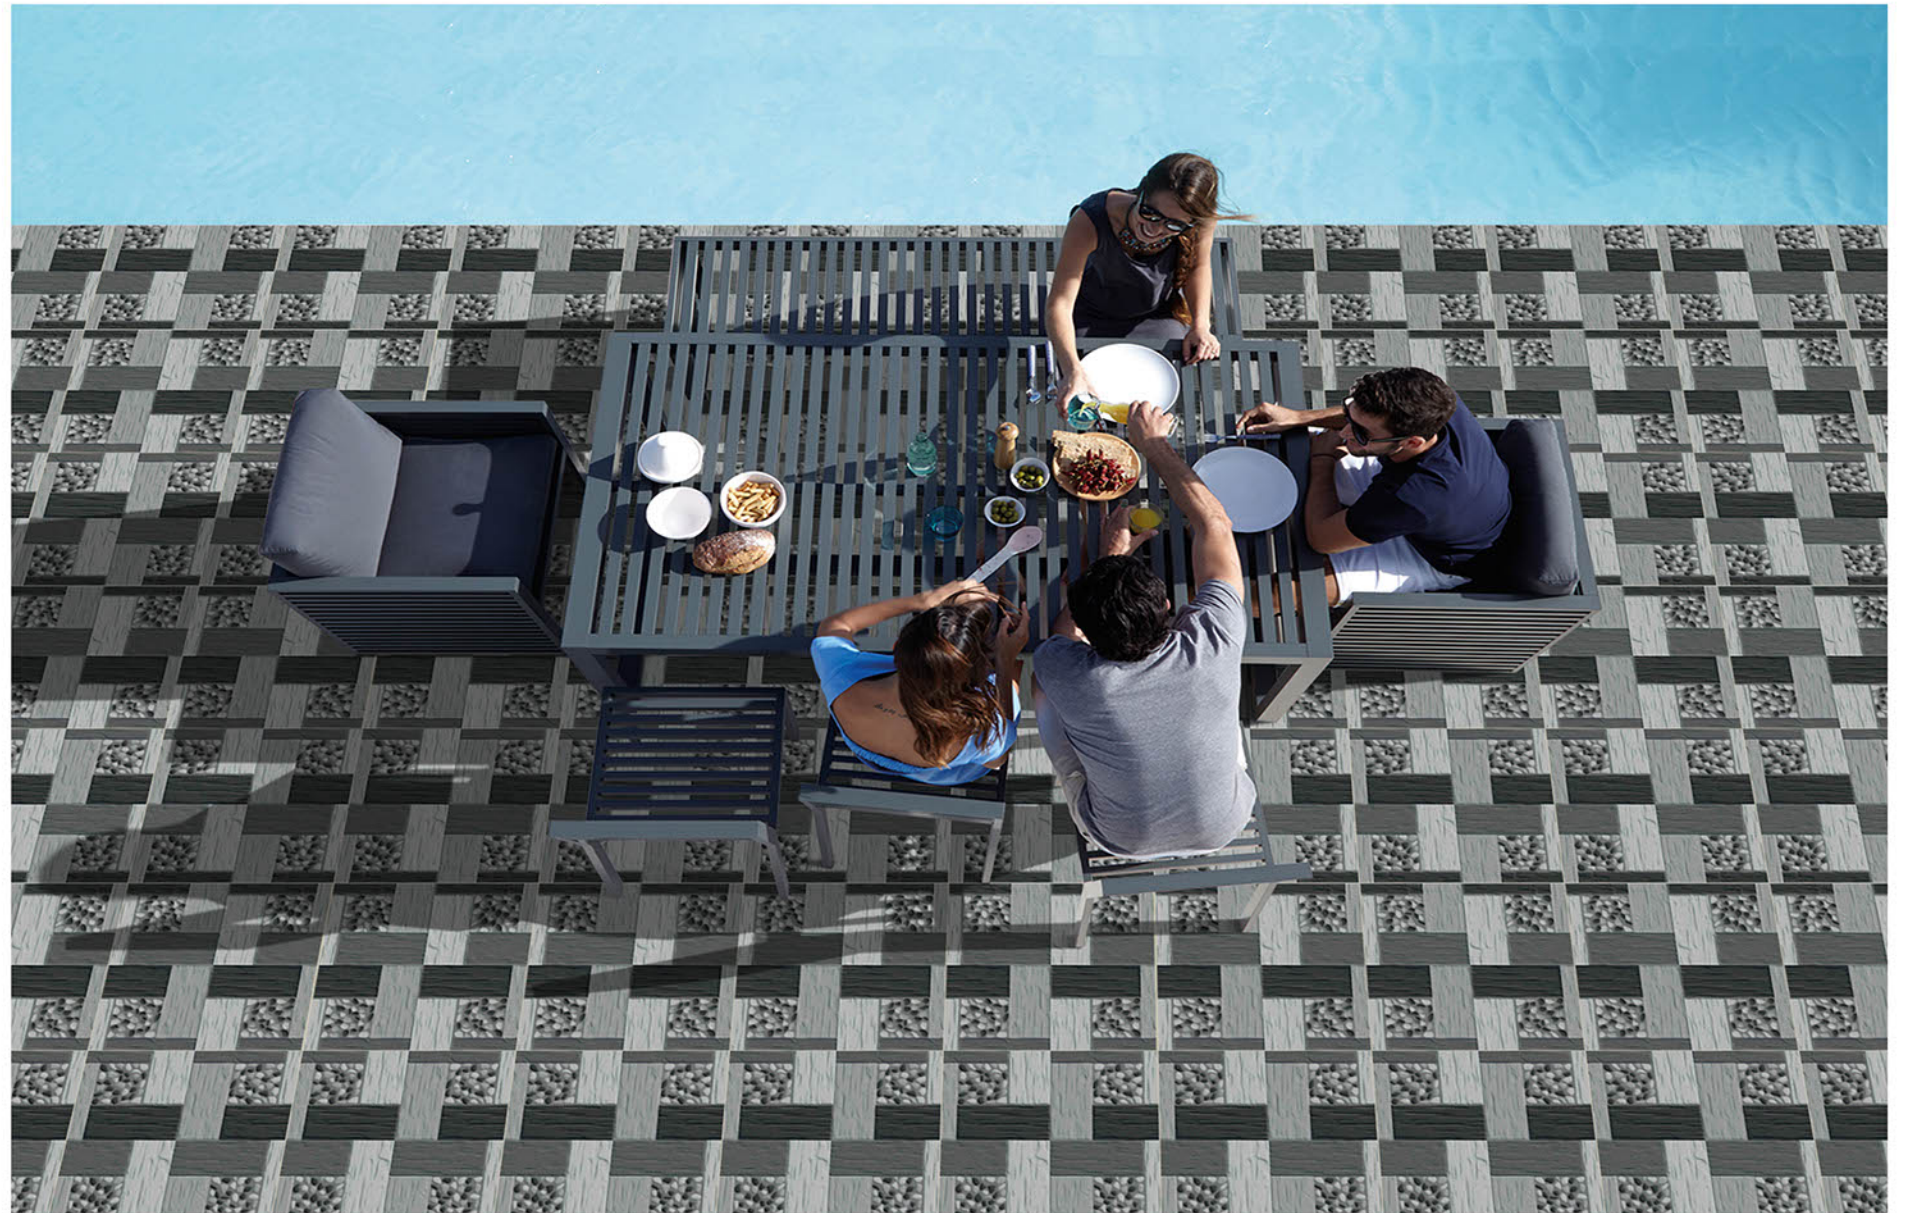

HD  
Clarity

Random  
Design

Zero  
Maintenance

Eco  
Friendly

**400x400MM** | VITRIFIED  
PARKING TILES

**PLAIN** SERISE

**PL-226**

Applicable On  
Wall & Floor