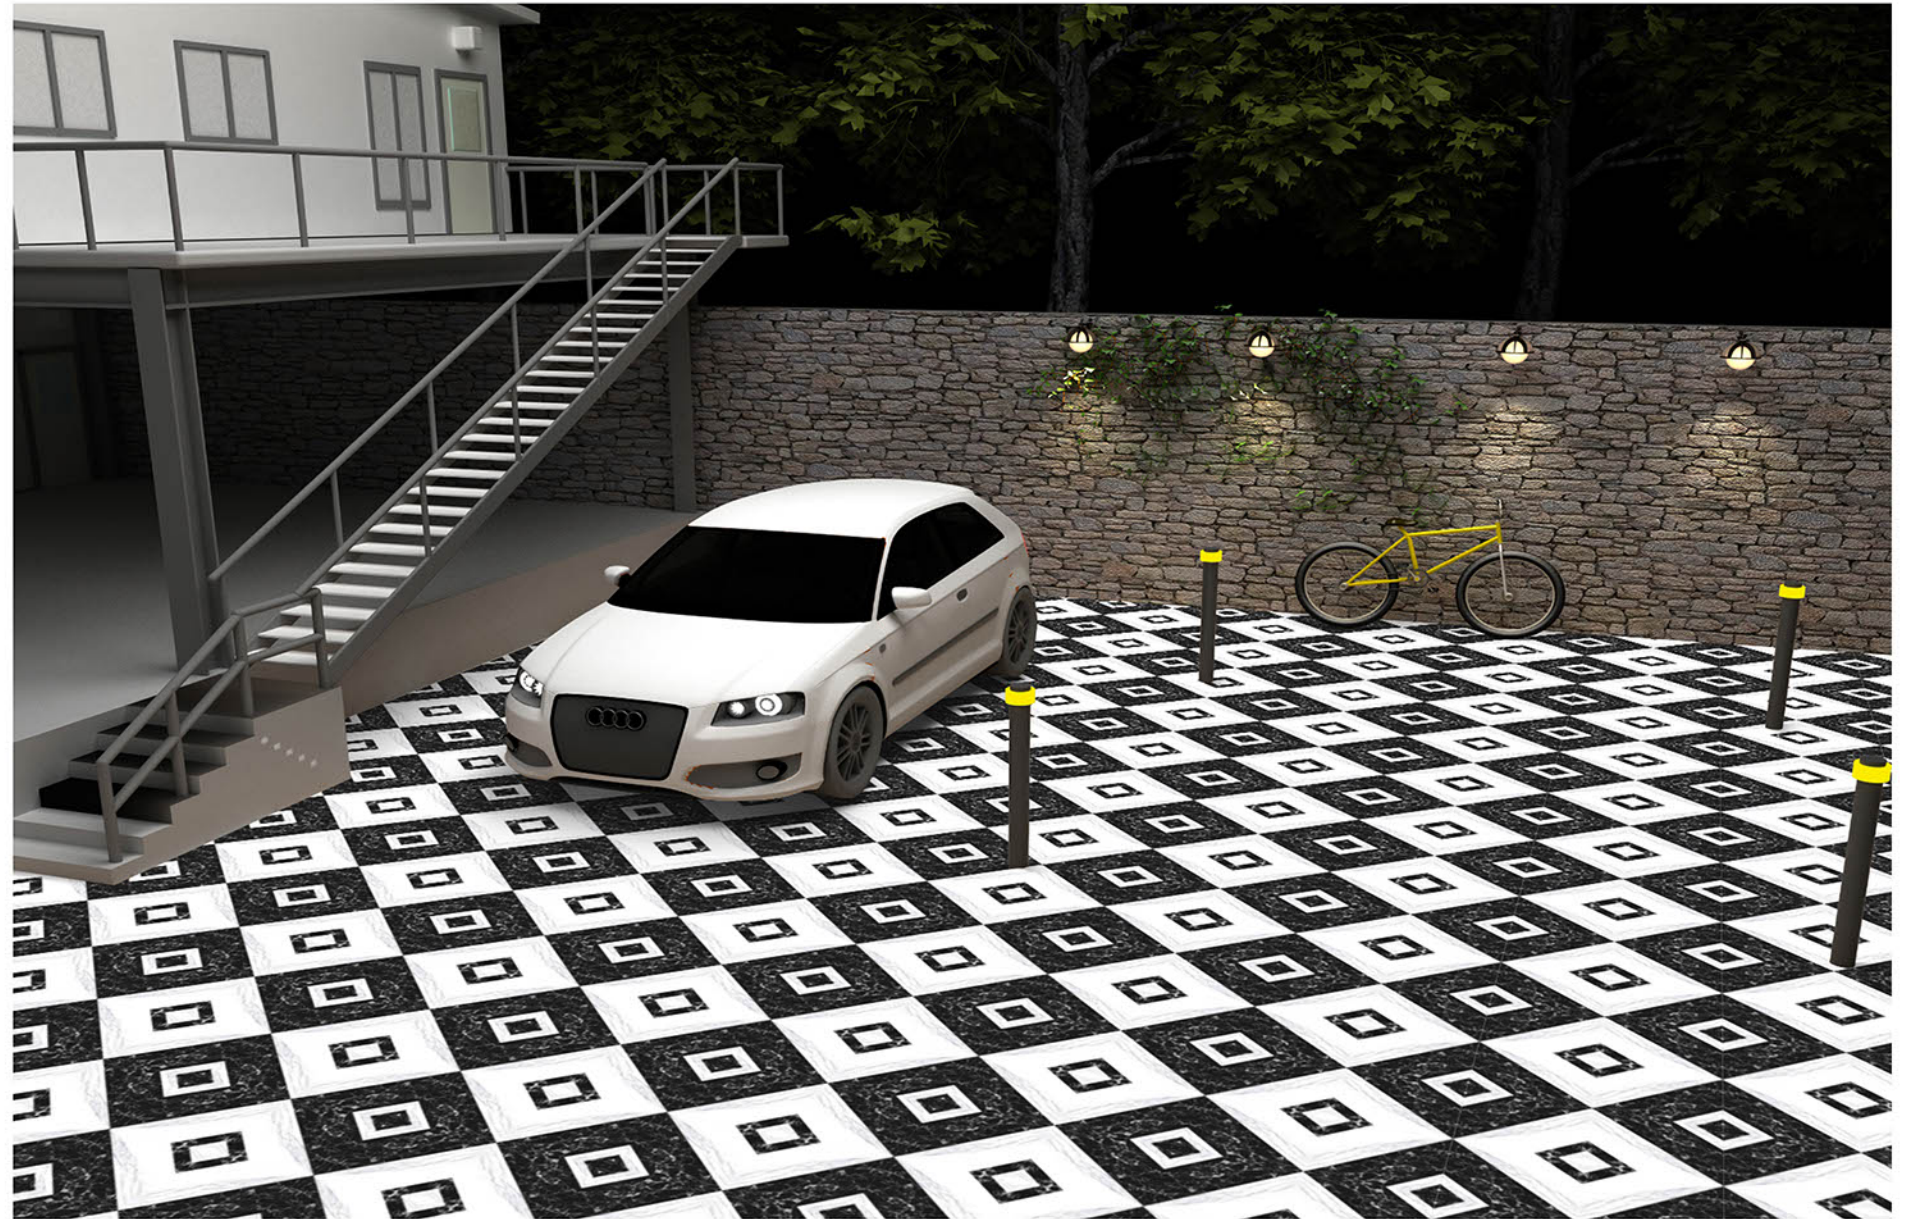

Applicable On
Wall & Floor

HD
Clarity

Random
Design

Zero
Maintenance

Eco
Friendly