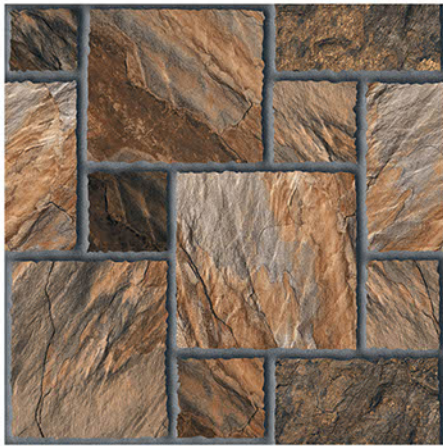

400x400MM | VITRIFIED
PARKING TILES

PLAIN SERISE

PL-201