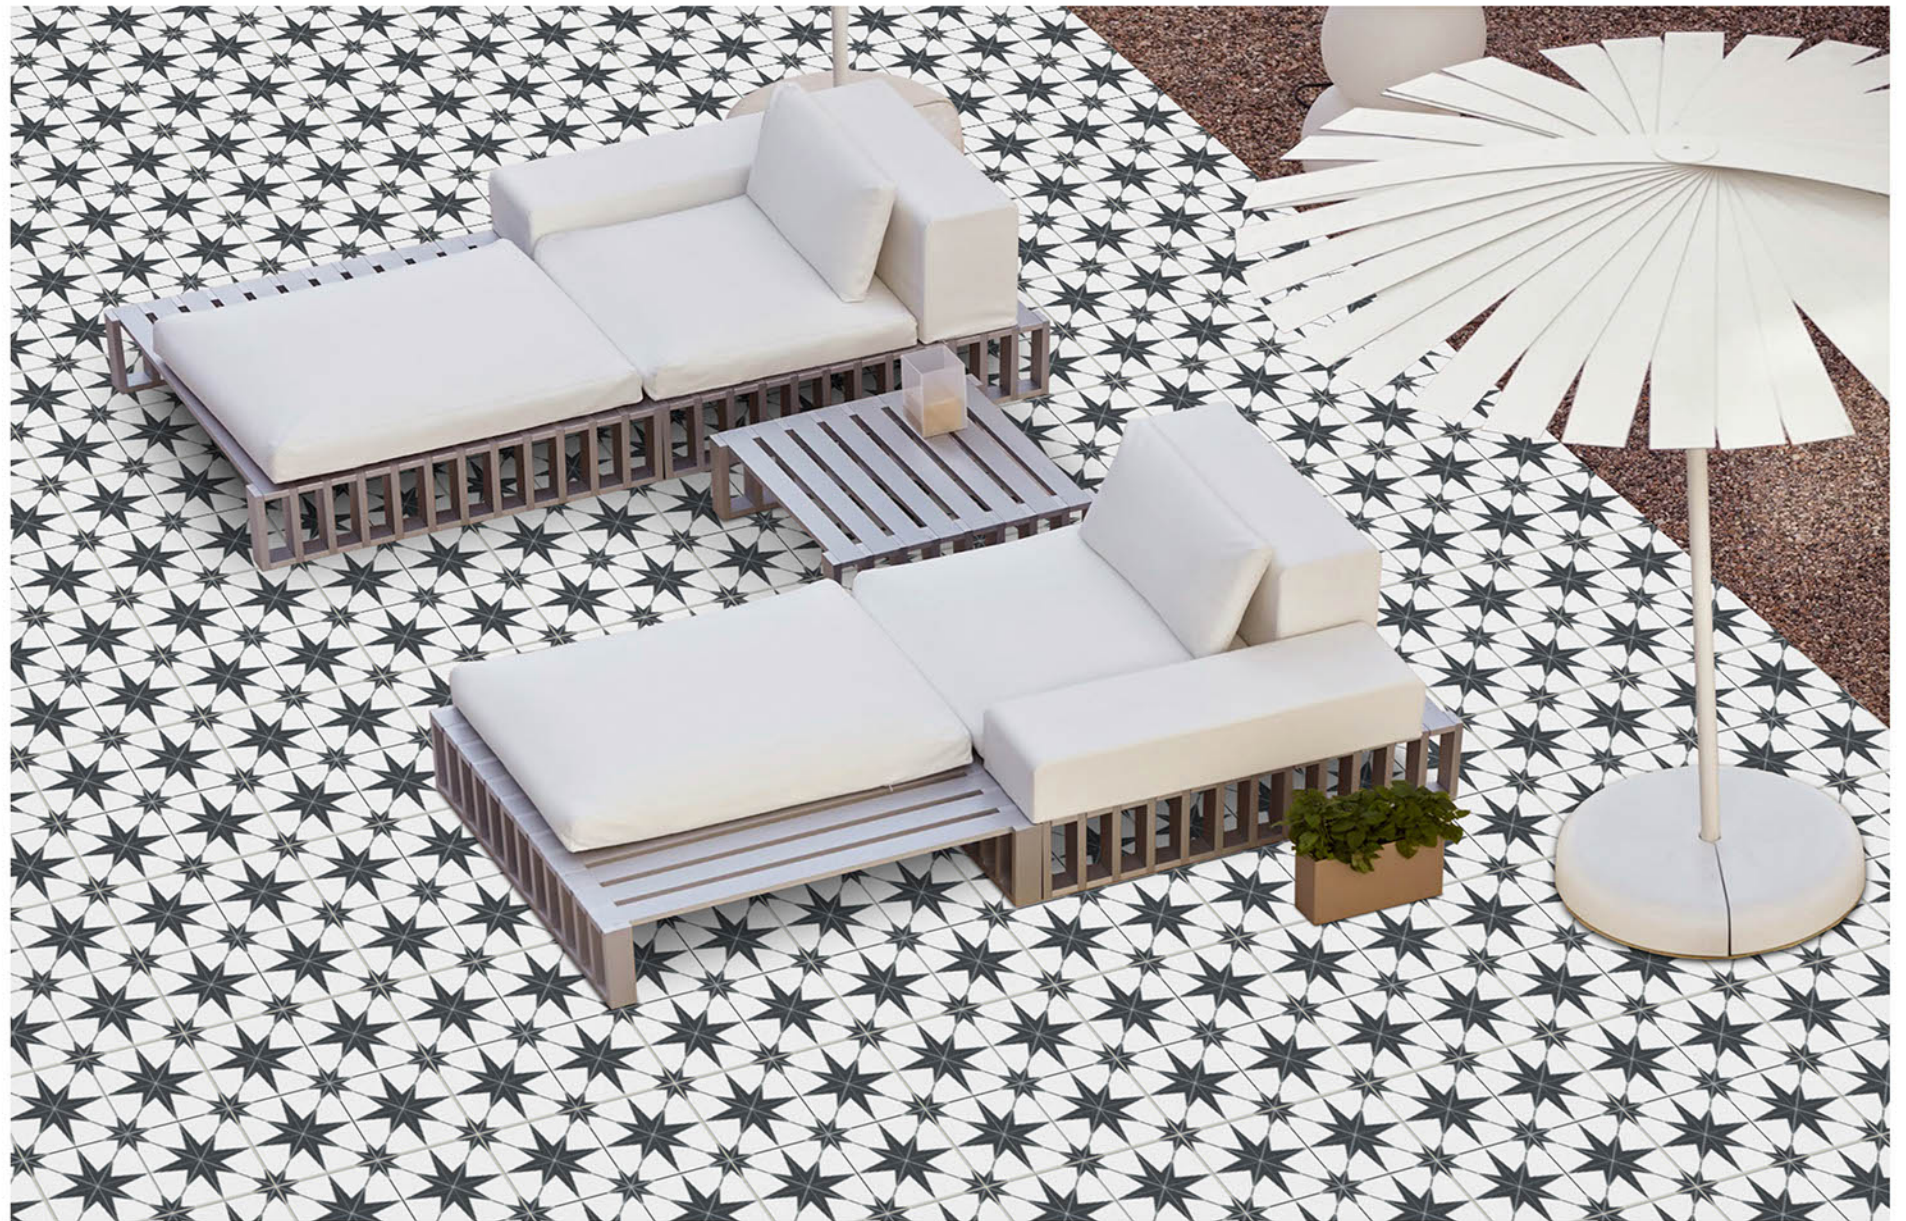

Zero  
Maintenance

Eco  
Friendly

**400x400MM** | VITRIFIED  
PARKING TILES

**PLAIN** SERISE

**PL-211**

Applicable On  
Wall & Floor

HD  
Clarity

Random  
Design