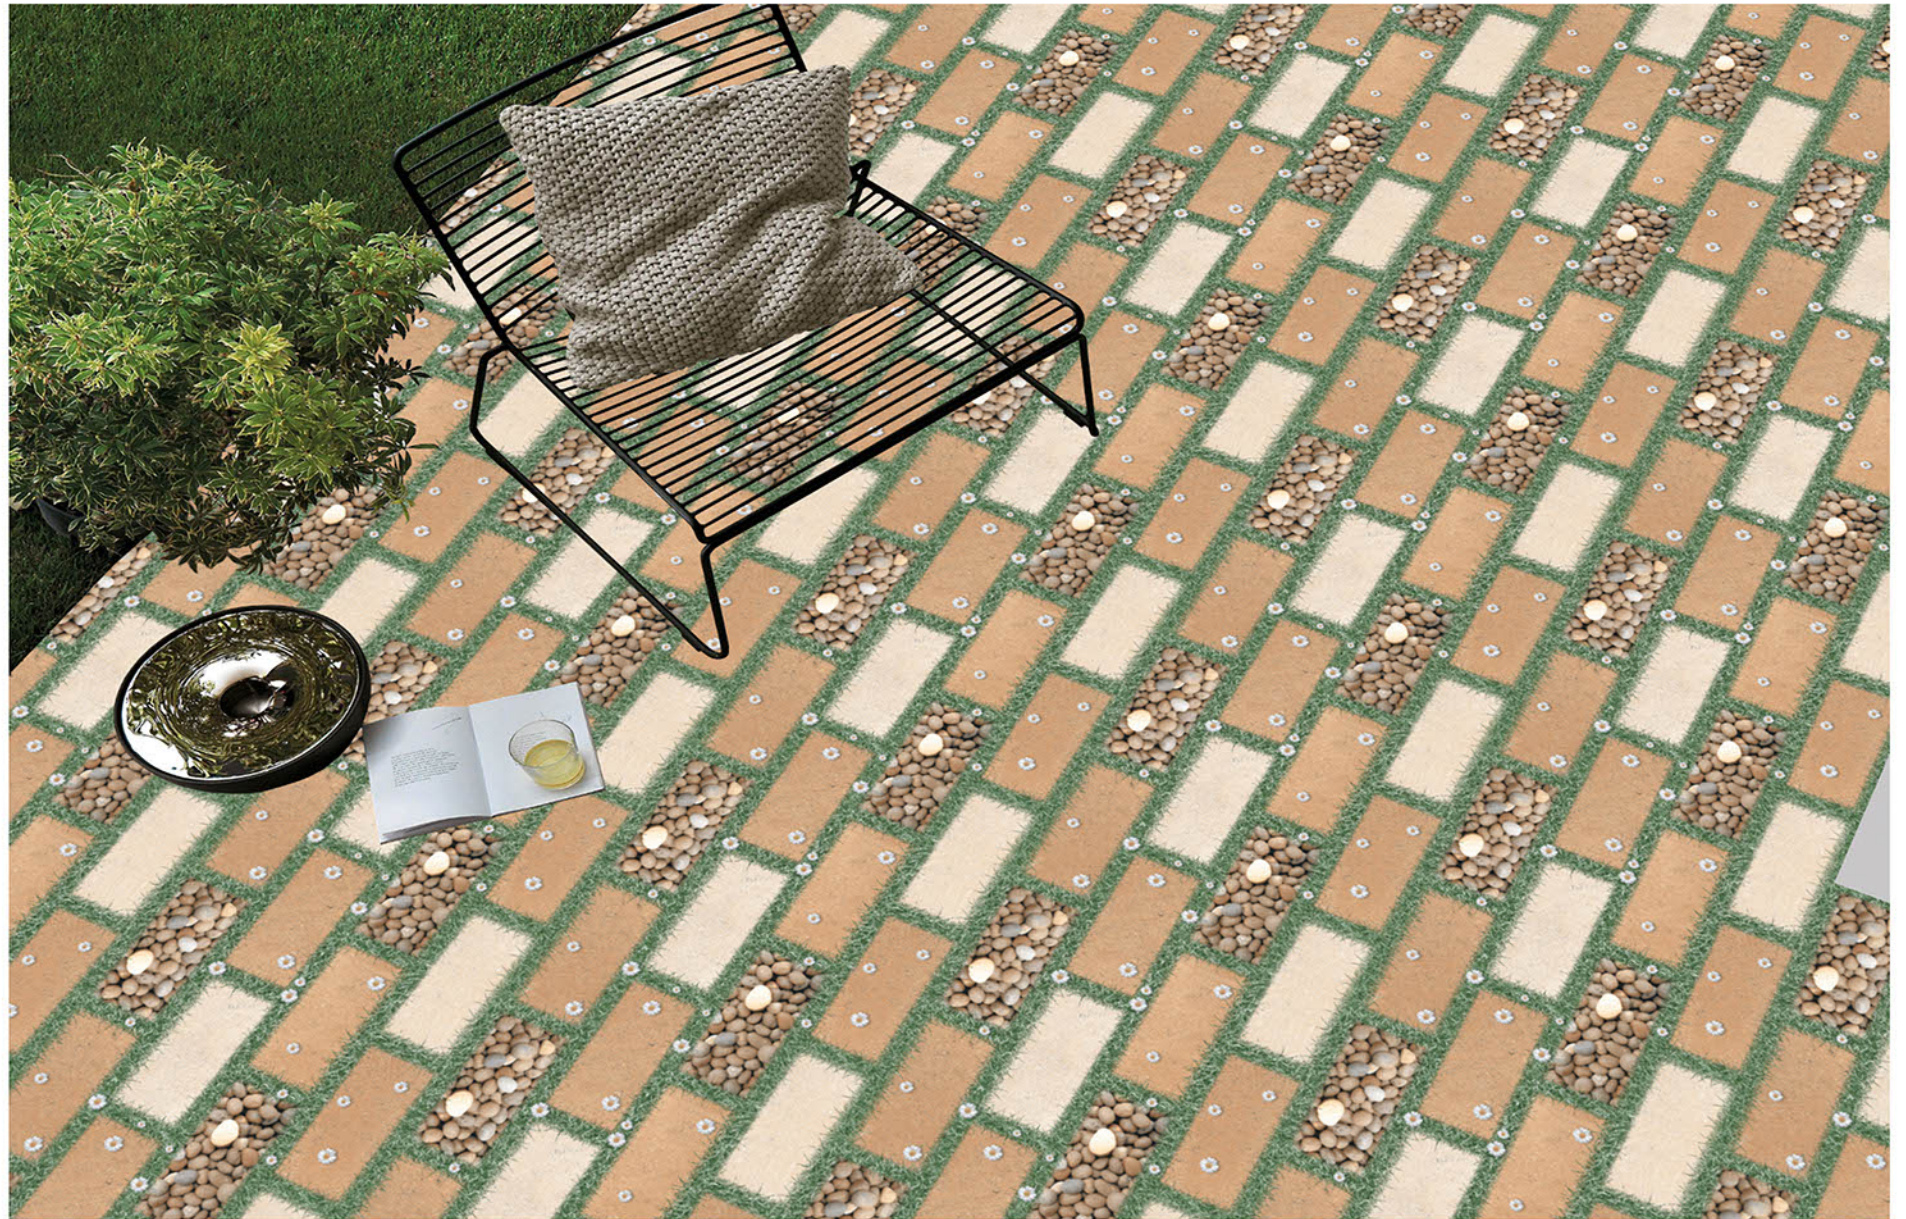

Applicable On
Wall & Floor

HD
Clarity

Random
Design

Zero
Maintenance

Eco
Friendly