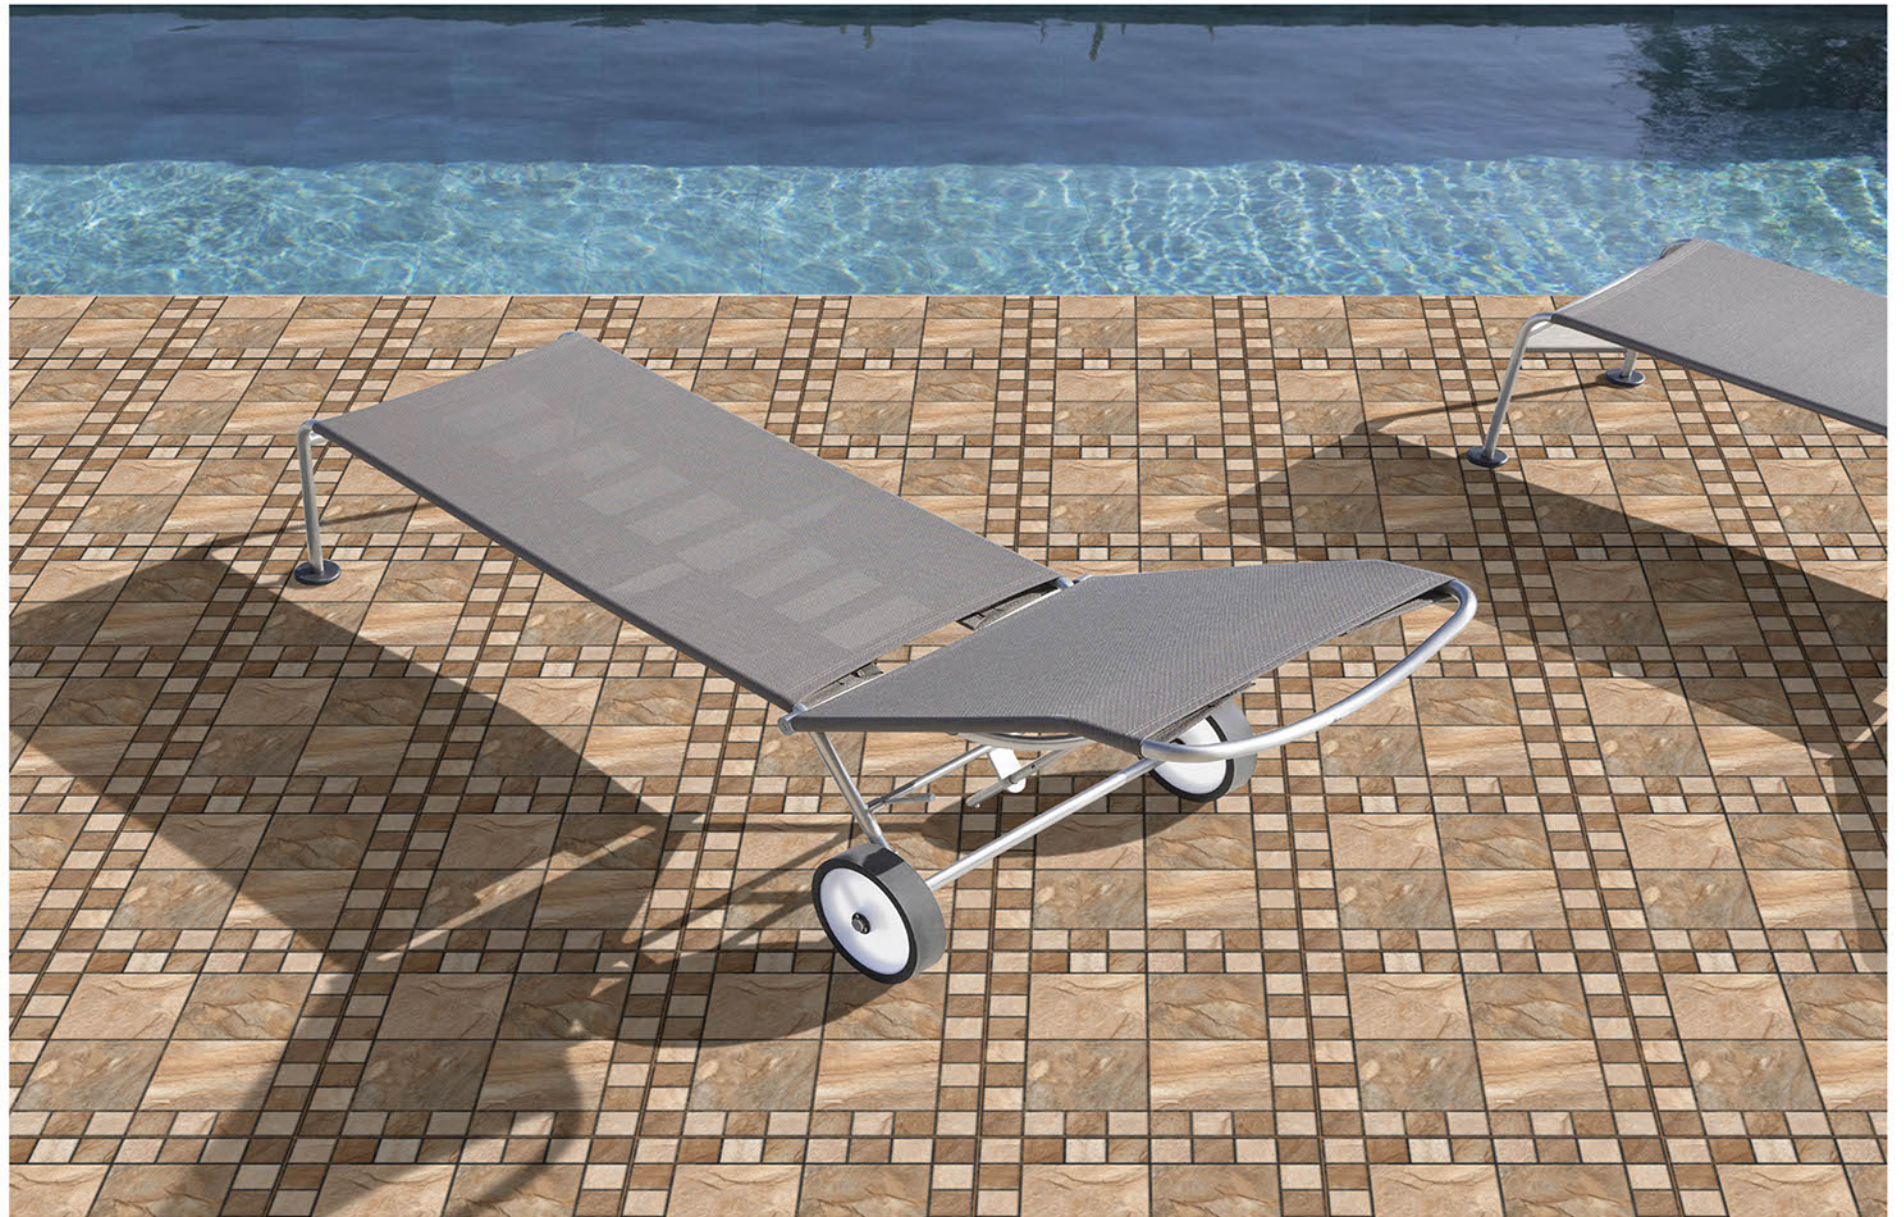

Random  
Design

Zero  
Maintenance

Eco  
Friendly

**400x400MM** | VITRIFIED  
PARKING TILES

**PLAIN** SERISE

**PL-215**

Applicable On  
Wall & Floor

HD  
Clarity