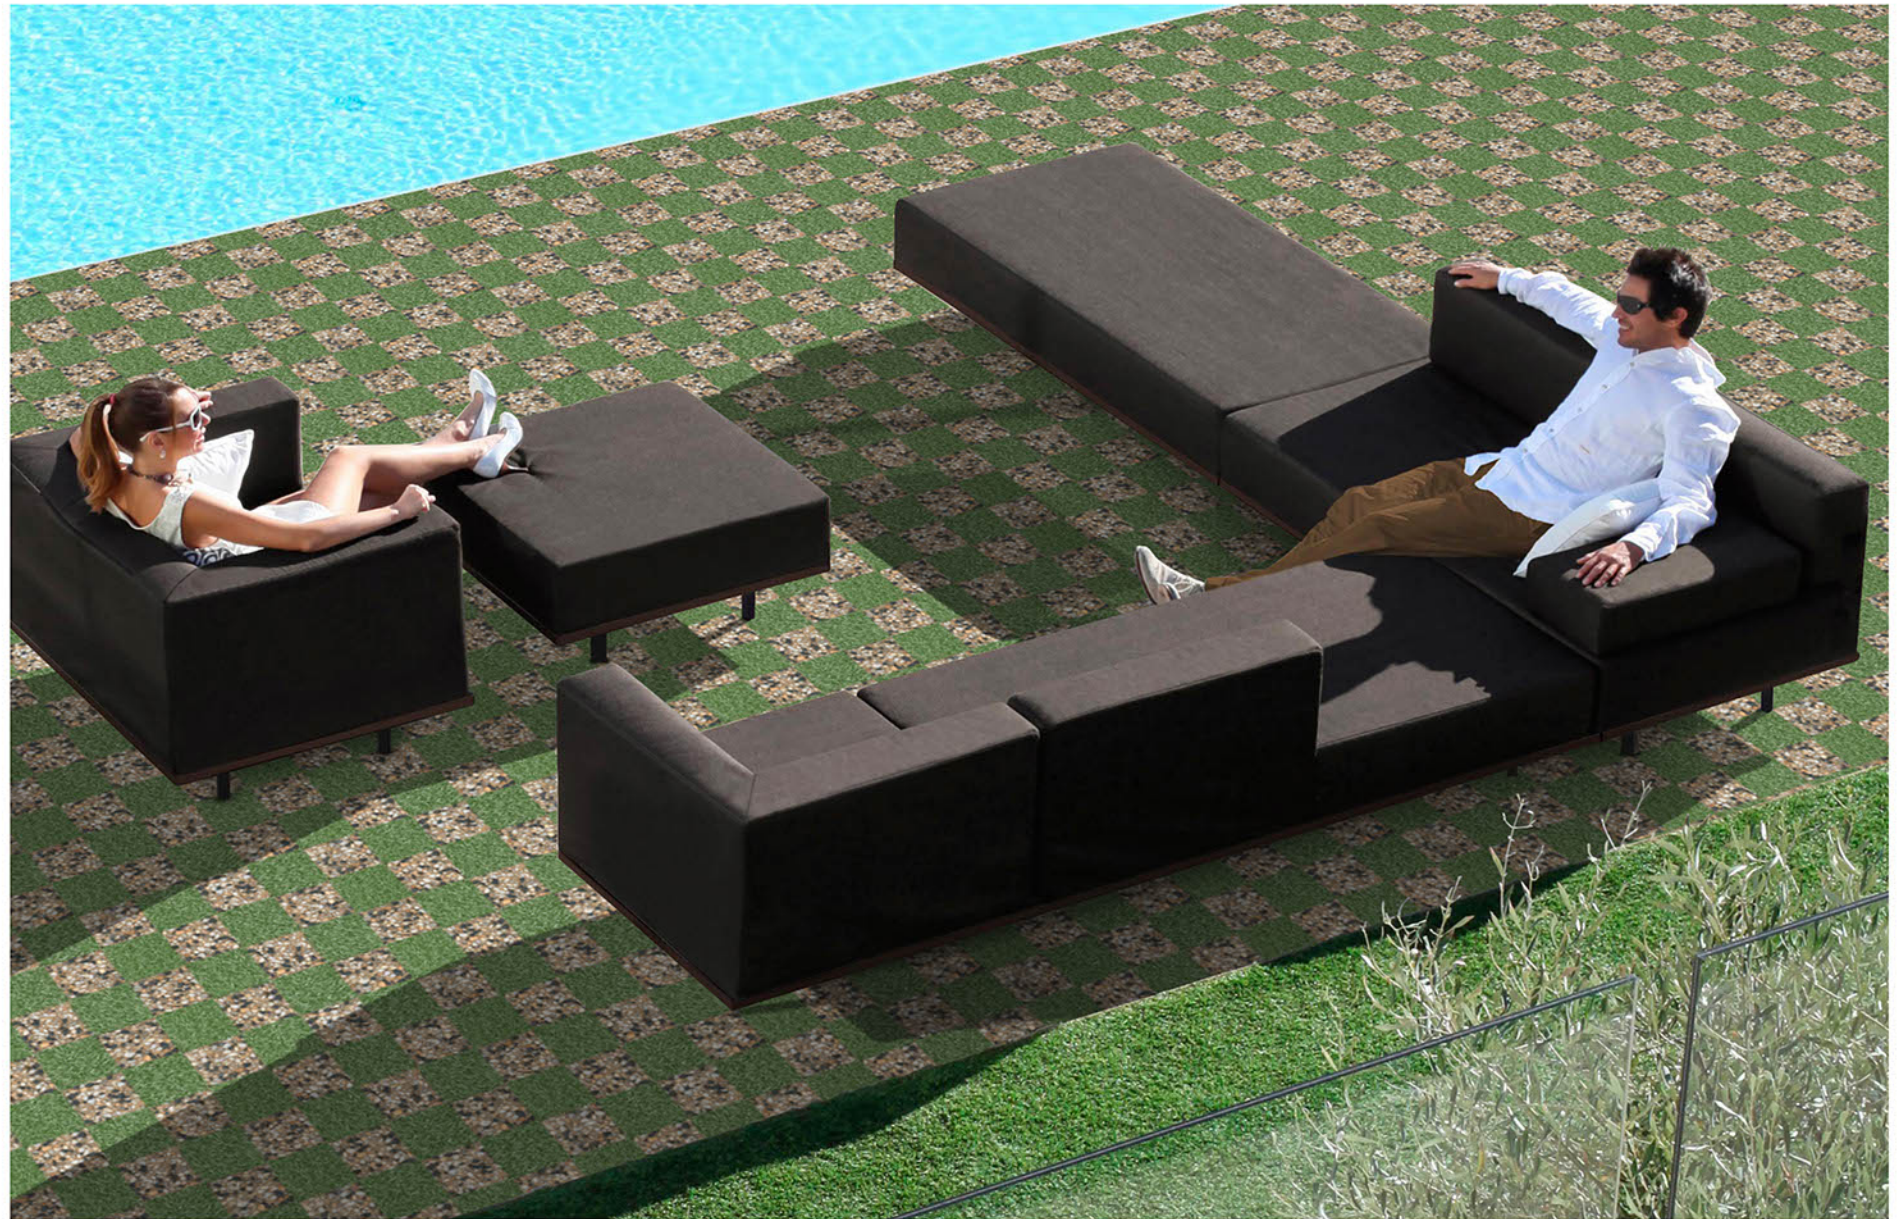

Applicable On
Wall & Floor

HD
Clarity

Random
Design

Zero
Maintenance

Eco
Friendly