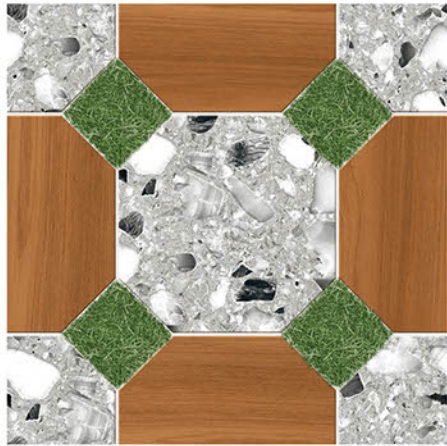

400x400MM | VITRIFIED
PARKING TILES

PLAIN SERISE

PL-192