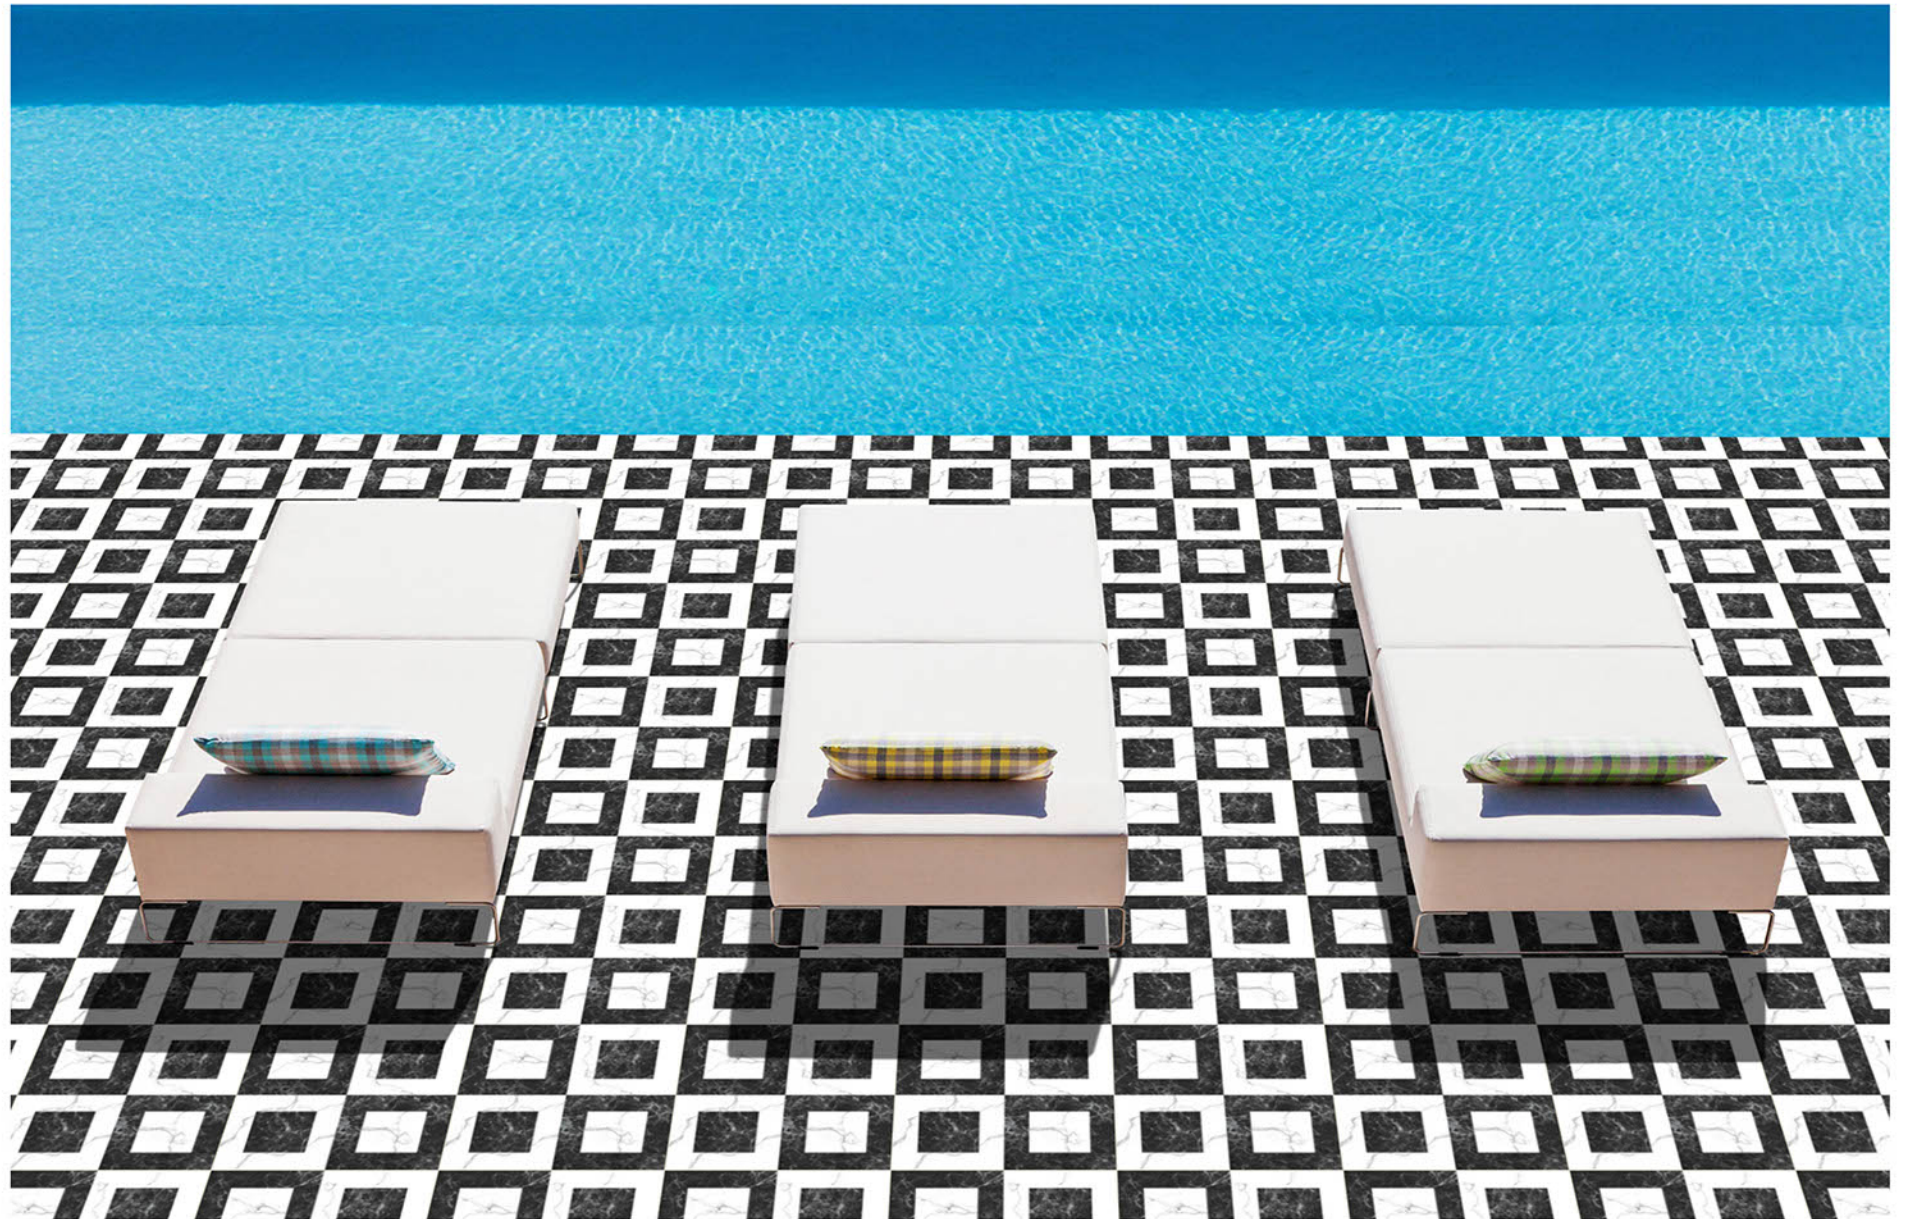

Applicable On
Wall & Floor

HD
Clarity

Random
Design

Zero
Maintenance

Eco
Friendly