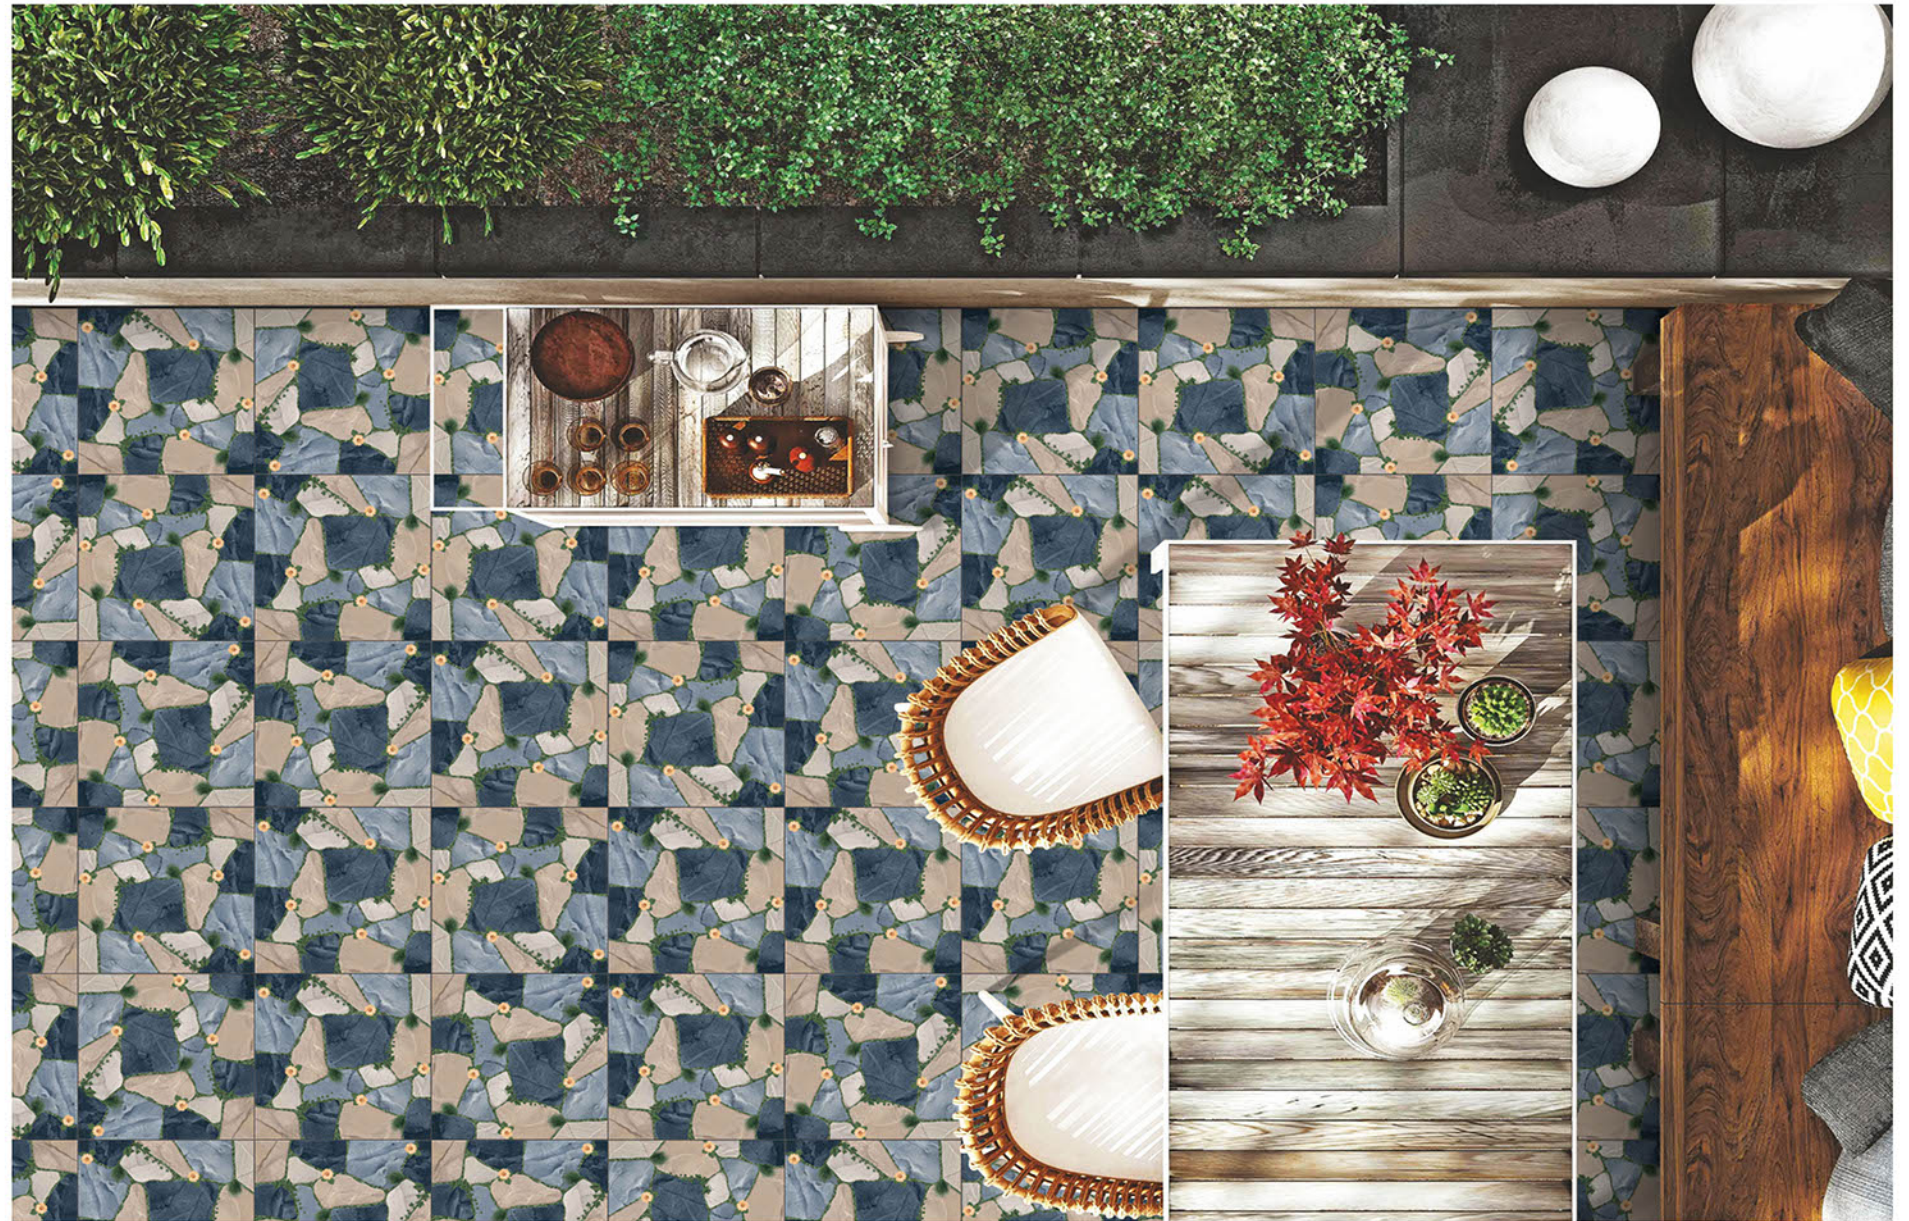

Applicable On
Wall & Floor

HD
Clarity

Random
Design

Zero
Maintenance

Eco
Friendly