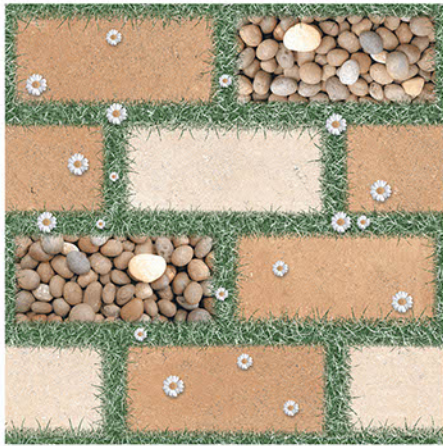

400x400MM | VITRIFIED
PARKING TILES

PLAIN SERISE

PL-187