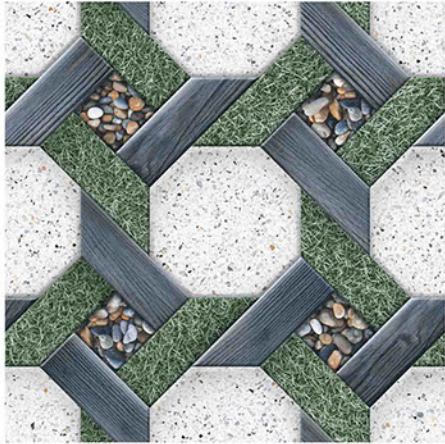

400x400MM | VITRIFIED
PARKING TILES

PLAIN SERISE

PL-197