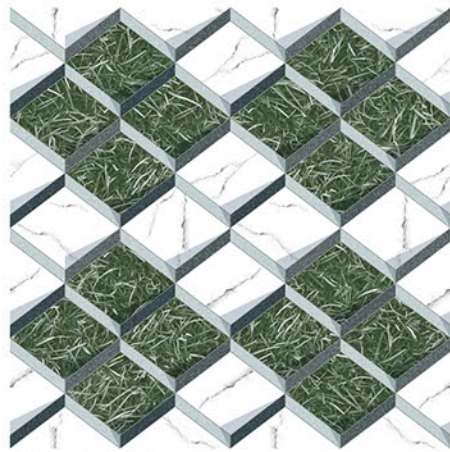

400x400MM | VITRIFIED
PARKING TILES

PLAIN SERISE

PL-195